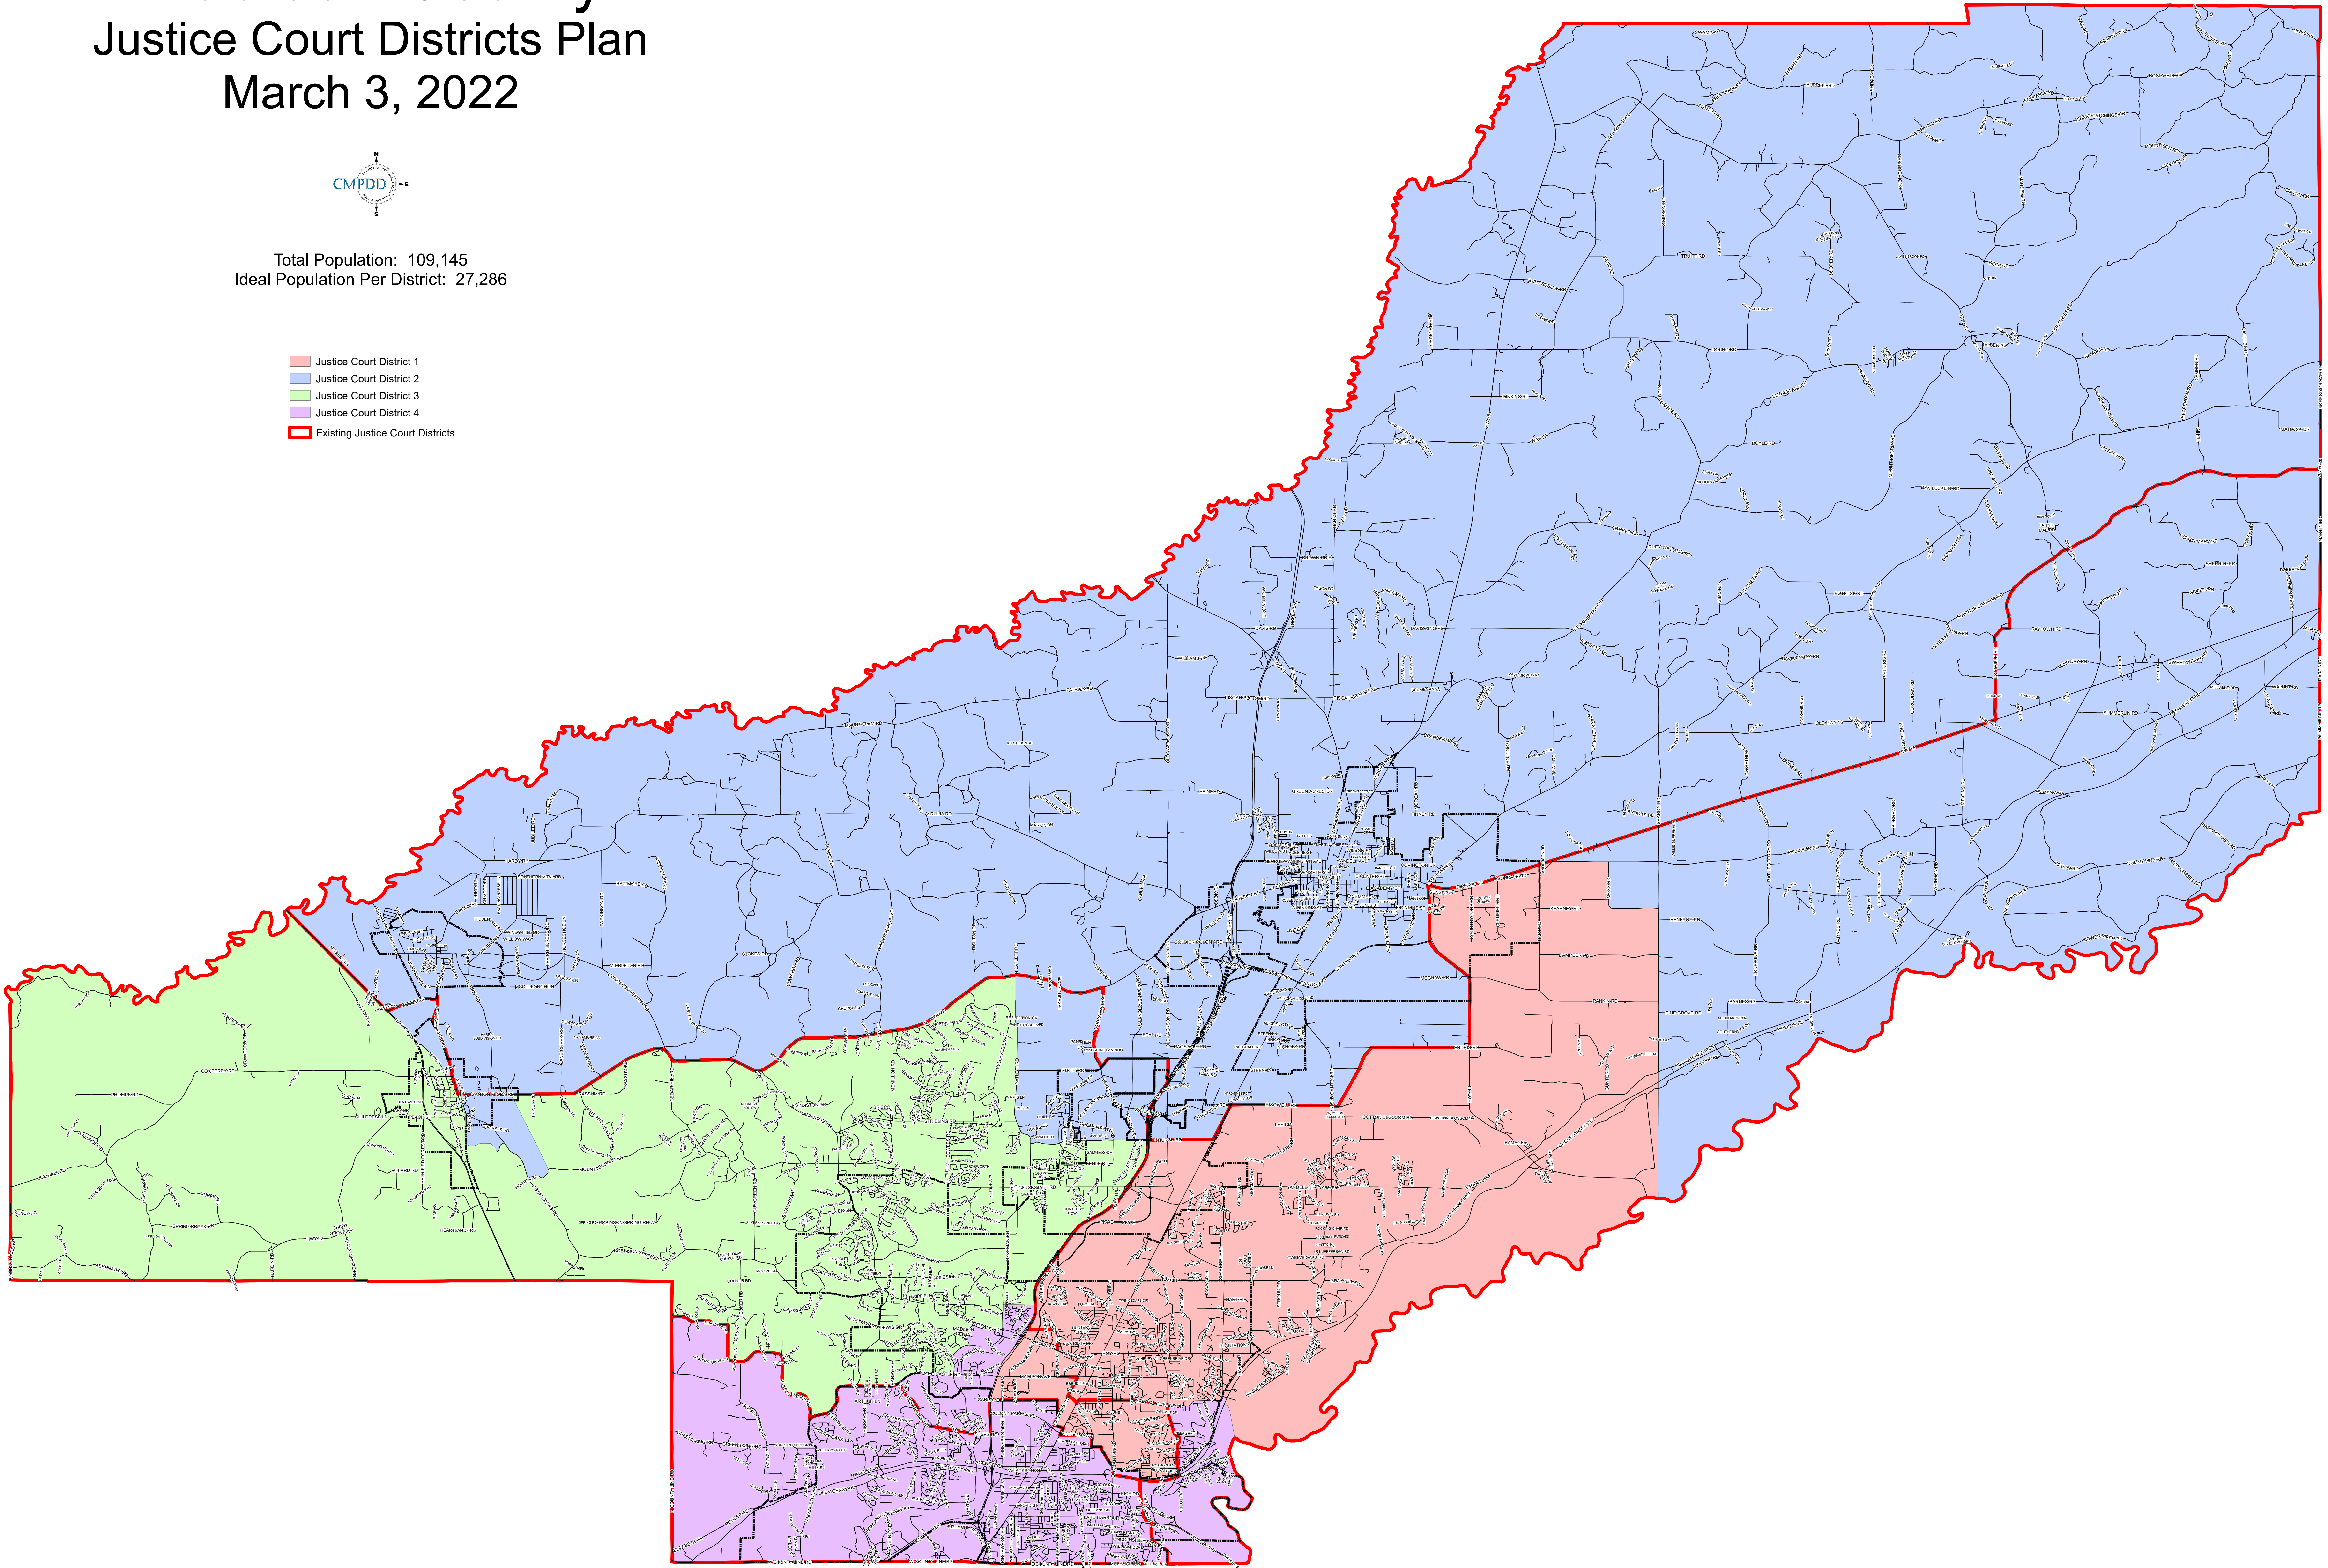

Madison County

Justice Court Districts Plan

March 3, 2022

Total Population: 109,145
 Ideal Population Per District: 27,286

- Justice Court District 1
- Justice Court District 2
- Justice Court District 3
- Justice Court District 4
- Existing Justice Court Districts

District	Population	Deviation	% Deviation	White	% White	Black	% Black	_18P_Pop	_18P_Wht	%_18P_Wht	_18P_Blk	%_18P_Blk
JCD1	26,947	-339	-1.24%	20,101	74.59%	4,774	17.72%	20,354	15,555	76.42%	3,451	16.95%
JCD2	27,725	439	1.61%	6,428	23.18%	19,437	70.11%	20,809	5,142	24.71%	14,492	69.64%
JCD3	26,677	-609	-2.23%	20,474	76.75%	4,049	15.18%	19,656	15,273	77.7%	2,979	15.16%
JCD4	27,796	510	1.87%	13,824	49.73%	10,387	37.37%	22,142	11,856	53.55%	7,723	34.88%